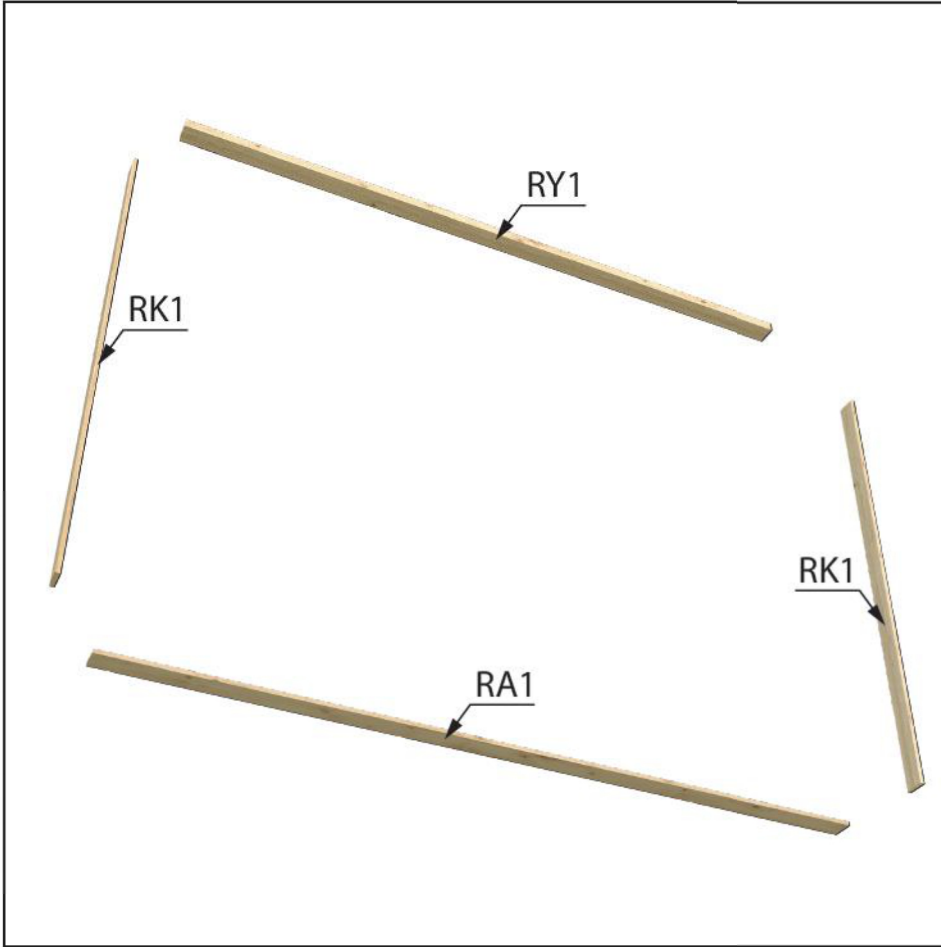

# Sliding Door Installation Guide

[www.ultimategardenbuildings.com](http://www.ultimategardenbuildings.com)

A

B

# A B

A B 1

B 1

# A B 1

90 mm

70 mm

# A B 1

44 mm